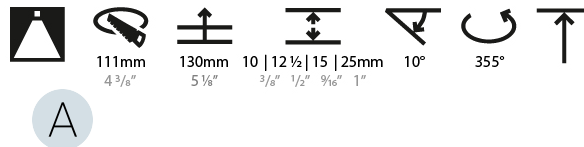

ELECTRICAL

Lamp Type: LED (Zhaga Standard)
Input Wattage (W): 13.2 / 16.5
Total Output Wattage (W): 12.1 / 14.7
Dimming: Tri-Mode (Non-Dimming and Phase Dimming (120Vac only) and 0-10V Dimming)
Driver Included: No
Driver Location: Recessed Housing
Driver Type: Constant Current - Universal
Driver Class: Class 2
Housing: See components
Input Voltage (V): 120 - 277
Constant Current (MA): 350

LED

Number of LEDs: 1
Color Temperature (°K): 2700 / 3000 / 3500 / 4000
Max. Delivered Lumen (lm): 850 / 950 / 1019 / 1040
Nominal Lumen (lm): 960 / 1070 / 1156 / 1180
CRI: >90 CRI
Efficiency (%): 88.5
Lamp Life (hrs): 50000
Upon Request: RGB-W Tunable White Special Color Temperature Special LED

OPTICAL

Reflector°: 10
Adjustability: Rotational 355°; Tilt 10°
Upon Request: Special Beam Angles

RATINGS AND CERTIFICATIONS

Zaneen Group Inc. © 2024, T 1800-388-3382, F 416-247-9319, www.zaneen.com
Certified By: Certified for North American Standards
Available for International specifications by adding "INT" at the end of the existing Model #. For assistance on 'custom' specifications, contact zteam@zaneen.com.
IP Rating: IP20
If a conflict occurs to supply the best product, we reserve the right to change specifications or materials without notice. The most recent specification sheets are found at zaneen.com