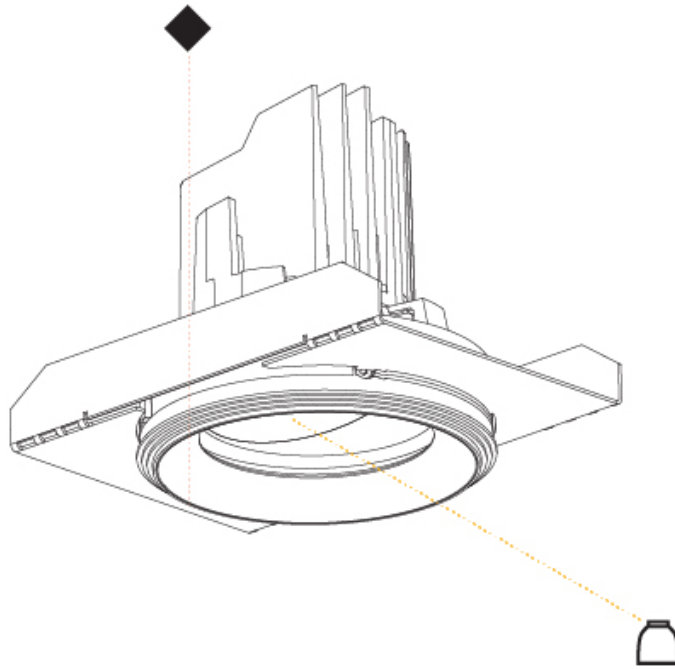

BIONIQ ROUND SEMI ADJUSTABLE TRIMLESS

A35529-

PROJECT

TYPE

SPECIFIER

QUANTITY

DATE

A