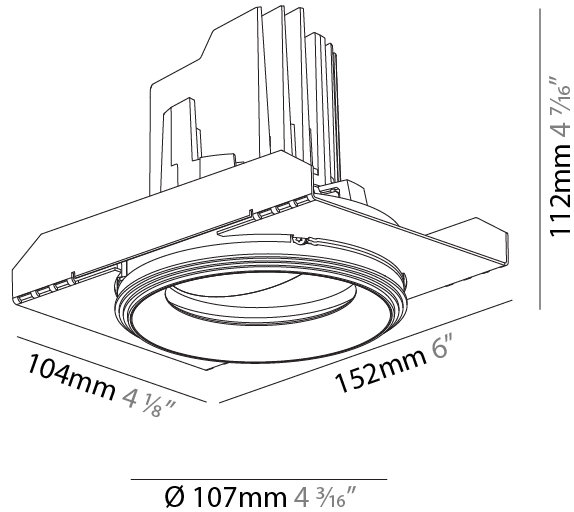

GENERAL

Series: Bioniq
 Subseries: Bioniq Round Adjustable
 Brand: Prolicht
 Division: Architectural
 Mounting Type: Trimless
 Mounting Location: Ceiling
 Subcategory: Downlight

PHYSICAL

Shape: Round
 Diameter (mm): 107
 Diameter (in): 4 3/16
 Height (mm): 112
 Height (in): 4 7/16
 Ceiling Thickness (mm): 10 / 12.5 / 15 / 25
 Ceiling Thickness (in): 3/8 or 1/2 or 9/16 or 1
 Min. Recessing Depth (mm): 130
 Min. Recessing Depth (in): 5 1/8
 Light Distribution: Adjustable / Downlight
 Weight (kg): 0.583
 Weight (lbs): 1.28
 Fixture Finish: SSR / BKV / CWI / CRY / HAB / UFT / ITA / RUA / FTG / MYG / LOD / PUS / FRO / FUP / KIA / POP / BLS / SPG / MEY / GOH / GUM / CHC / COM / ABZ / JAG / OBR / MOS / ROR
 Fixture Material: Aluminum Die Cast
 Cut-out Measurements: Ø111mm/4 3/8"
 Upon Request: Unique Ceiling Thickness

RATINGS AND CERTIFICATIONS

Certified By: Certified for North American Standards
 IP rating: IP20

Ø 107mm 4 3/16"

111mm 4 3/8"	130mm 5 1/8"	10 12 1/2 15 25mm 3/8" 1/2" 9/16" 1"	± 30°	355°		
A						

BIONIQ ROUND ADJUSTABLE TRIMLESS