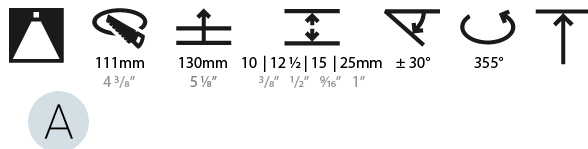

PHYSICAL

Shape: Round
Diameter (mm): 107
Diameter (in): 4 3/16
Height (mm): 112
Height (in): 4 7/16
Ceiling Thickness (mm): 10 / 12.5 / 15 / 25
Ceiling Thickness (in): 3/8 or 1/2 or 9/16 or 1
Min. Recessing Depth (mm): 130
Min. Recessing Depth (in): 5 1/8
Light Distribution: Adjustable / Downlight
Weight (kg): 0.596
Weight (lbs): 1.31
Fixture Finish: SSR / BKV / CWI / CRY / HAB / UFT / ITA / RUA / FTG / MYG / LOD / PUS / FRO / FUP / KIA / POP / BLS / SPG / MEY / GOH / GUM / CHC / COM / ABZ / JAG / OBR / MOS / ROR
Fixture Material: Aluminum Die Cast
Cut-out Measurements: Ø 111mm / 4 3/8"
Upon Request: Unique Ceiling Thickness

ELECTRICAL

Lamp Type: LED (Zhaga Standard)
Input Wattage (W): 13.2 / 16.5
Total Output Wattage (W): 12.1 / 14.7
Dimming: Tri-Mode (Non-Dimming and Phase Dimming (120Vac only) and 0-10V Dimming)
Driver Included: No
Driver Location: Recessed Housing
Driver Type: Constant Current - Universal
Driver Class: Class 2
Housing: See components
Input Voltage (V): 120 - 277
Constant Current (MA): 350

LED

Number of LEDs: 1
Color Temperature (°K): 2700 / 3000 / 3500 / 4000
Max. Delivered Lumen (lm): 850 / 950 / 1019 / 1040
Nominal Lumen (lm): 960 / 1070 / 1156 / 1180
CRI: >90 CRI
Lamp Life (hrs): 50000
Upon Request: RGB-W Tunable White Special Color Temperature Special LED

OPTICAL

Reflector: 10
Adjustability: Rotational 355°; Tilt 30°
Upon Request: Special Beam Angles

RATINGS AND CERTIFICATIONS