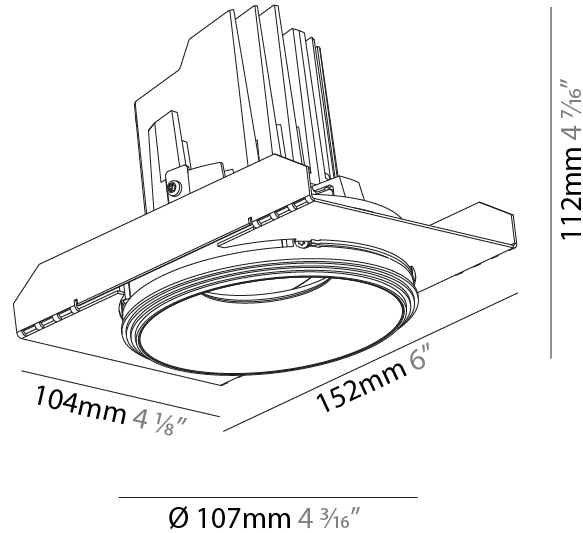

GENERAL

Series: Bioniq
 Subseries: Bioniq Round Semi Adjustable
 Brand: Prolight
 Division: Architectural
 Mounting Type: Trimless
 Mounting Location: Ceiling
 Subcategory: Downlight

PHYSICAL

Shape: Round
 Diameter (mm): 107
 Diameter (in): 4 3/16
 Height (mm): 112
 Height (in): 4 7/16
 Ceiling Thickness (mm): 10 / 12.5 / 15 / 25
 Ceiling Thickness (in): 3/8 or 1/2 or 9/16 or 1
 Min. Recessing Depth (mm): 130
 Min. Recessing Depth (in): 5 1/8
 Light Distribution: Adjustable / Downlight
 Weight (kg): 0.609
 Weight (lbs): 1.34
 Fixture Finish: SSR / BKV / CWI / CRY / HAB / UFT / ITA / RUA / FTG / MYG / LOD / PUS / FRO / FUP / KIA / POP / BLS / SPG / MEY / GOH / GUM / CHC / COM / ABZ / JAG / OBR / MOS / ROR
 Fixture Material: Aluminum Die Cast
 Cut-out Measurements: Ø 111mm / 4 3/8"
 Upon Request: Unique Ceiling Thickness

RATINGS AND CERTIFICATIONS

Certified By: Certified for North American Standards
 IP rating: IP20

111mm 4 3/16"	130mm 5 1/8"	10 12 1/2 15 25mm 3/8" 1/2" 9/16" 1"	10°	355°		
A						

BIONIQ ROUND SEMI ADJUSTABLE TRIMLESS