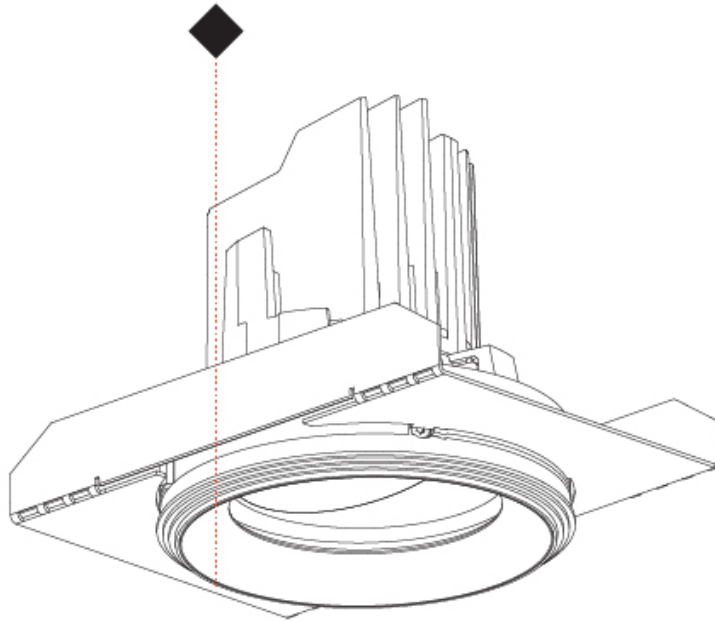

BIONIQ ROUND ADJUSTABLE TRIMLESS

A35182-

PROJECT

TYPE

SPECIFIER

QUANTITY

DATE