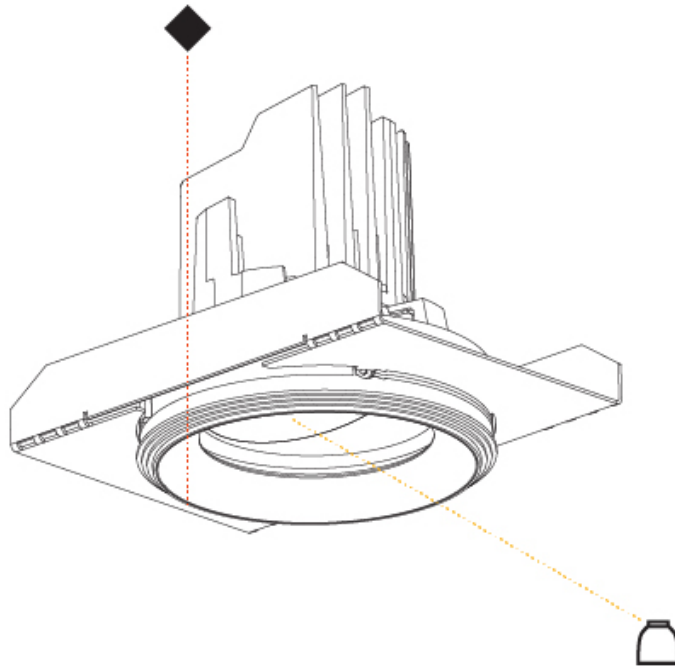

BIONIQ ROUND ADJUSTABLE TRIMLESS

A35527-

PROJECT

TYPE

SPECIFIER

QUANTITY

DATE

A