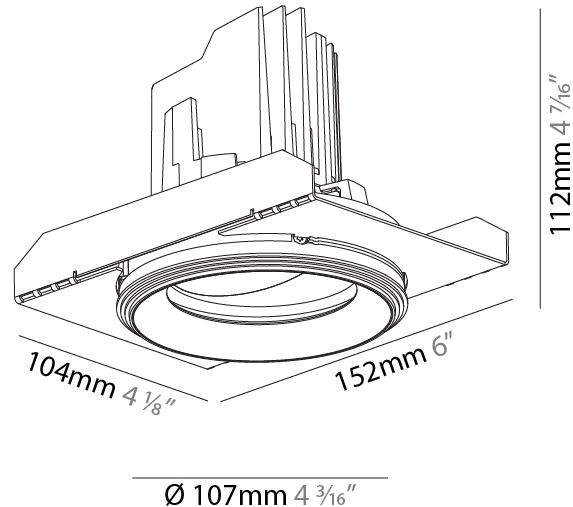

PHYSICAL

Shape: Round
Diameter (mm): 107
Diameter (in): 4 3/16
Height (mm): 112
Height (in): 4 7/16
Ceiling Thickness (mm): 10 / 12.5 / 15 / 25
Ceiling Thickness (in): 3/8 or 1/2 or 9/16 or 1
Min. Recessing Depth (mm): 130
Min. Recessing Depth (in): 5 1/8
Light Distribution: Adjustable / Downlight
Weight (kg): 0.596
Weight (lbs): 1.31
Fixture Finish: SSR / BKV / CWI / CRY / HAB / UFT / ITA / RUA / FTG / MYG / LOD / PUS / FRO / FUP / KIA / POP / BLS / SPG / MEY / GOH / GUM / CHC / COM / ABZ / JAG / OBR / MOS / ROR
Fixture Material: Aluminum Die Cast
Cut-out Measurements: Ø 111mm / 4 3/8"
Upon Request: Unique Ceiling Thickness

ELECTRICAL

Lamp Type: LED (Zhaga Standard)
Input Wattage (W): 13.2 / 16.5
Total Output Wattage (W): 12.1 / 14.7
Dimming: Tri-Mode (Non-Dimming and Phase Dimming (120Vac only) and 0-10V Dimming)
Driver Included: No
Driver Location: Recessed Housing
Driver Type: Constant Current - Universal
Driver Class: Class 2
Housing: See components
Input Voltage (V): 120 - 277
Constant Current (MA): 350

LED

Number of LEDs: 1
Color Temperature (°K): 2700 / 3000 / 3500 / 4000
Max. Delivered Lumen (lm): 850 / 950 / 1019 / 1040
Nominal Lumen (lm): 960 / 1070 / 1156 / 1180
CRI: >90 CRI
Lamp Life (hrs): 50000
Upon Request: RGB-W Tunable White Special Color Temperature Special LED

OPTICAL

Reflector: 10
Adjustability: Rotational 355°; Tilt 30°
Upon Request: Special Beam Angles

RATINGS AND CERTIFICATIONS